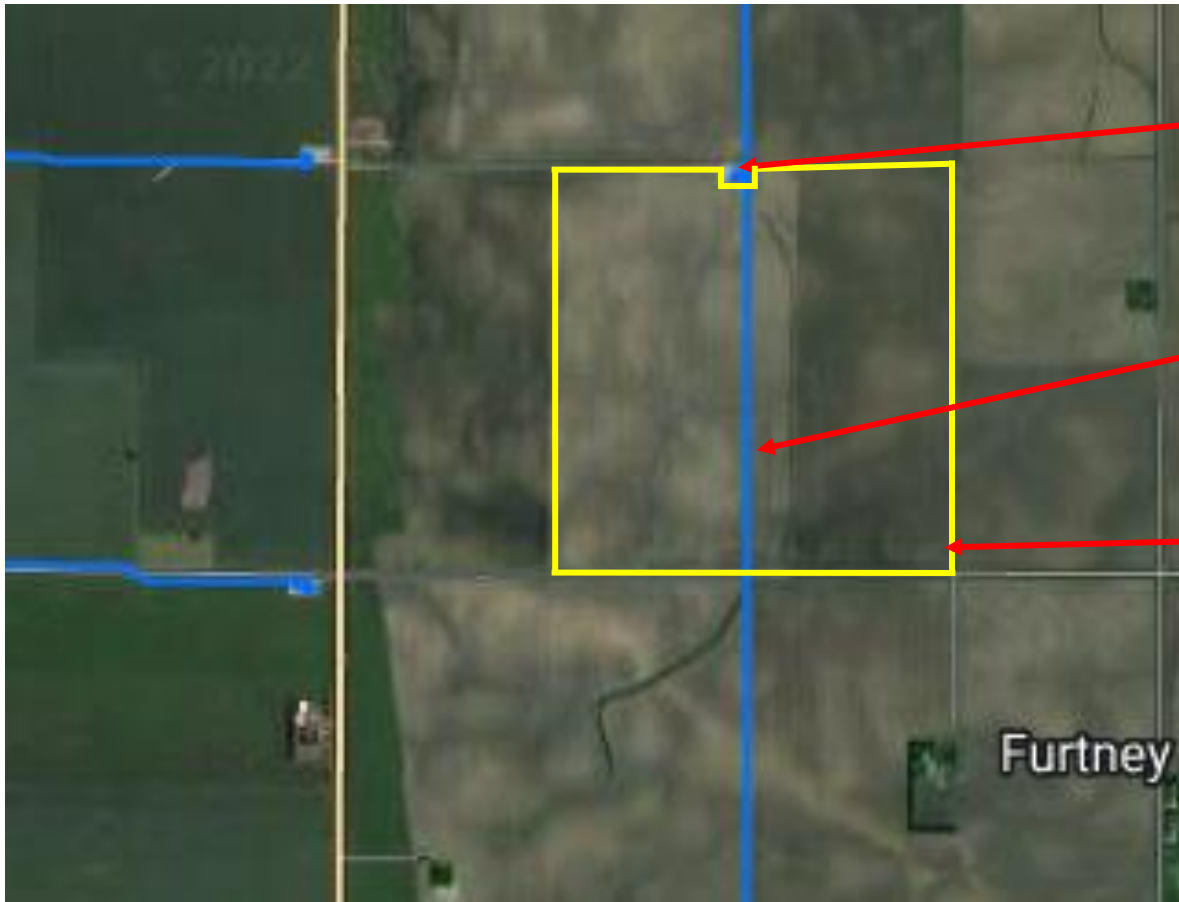

Trinkle-Ogle Family Farm, LLC – Tract 1 Gas Line Information

Aerial View of Gas Pipelines – from National Pipeline Mapping System – Public Viewer

Blue Gas Lines Shown from Web Source - <https://pvnpmns.phmsa.dot.gov/PublicViewer/>

Gas Well Site – located outside and adjacent to north boundary of Tract 1

Underground Gas Line – Blue Line

Tract 1 Boundary Shown with Yellow Lines (Approximate)

Gas Line Size and Depth Information Not Available

NOTE: Aerial Photo with Gas Line and Boundaries – no warranty or representation, either express or implied, concerning the property is made by either the Seller or the auction company. Any bidder is responsible for conducting its own independent inspections, investigations, and all due diligence concerning the property and do at their own risk. Neither the Seller nor the Auction Company are warranting specific location of gas line. Information is subject to verification by all parties relying on it. Diagrams/dimensions are approximate.